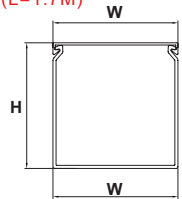

更多选择:量大可按需求生产所需规格或定制长度.例:SDR8080HF(L=1.7M)

Wide slot/finger design provides greater sidewall rigidity and can be used with a wide range of wire bundle sizes.
 Certificates:UL CE:EN50085 RoHS,REACH.

Made of rigid Halogen free PCABS
 Work temperature:-40 °c to 110 °c
 UL94 Flammability Rating of V-0

DIN5510

单位/Unit:mm

型号 Item No.				宽 × 高 High X width W×H	电线容量 以2.0平方计算 Wire capability/2.0sq	标准长度 Standard Length
灰色Gray RAL7030	乳白色White RAL7035	蓝色Blue RAL5015	黑色Black RAL9005			
SDR2020/HF	SDR2020W/HF	SDR2020E/HF	SDR2020B/HF	20×20	10~20pcs	每支 2米 含槽底槽盖
SDR2025/HF	SDR2025W/HF	SDR2025E/HF	SDR2025B/HF	20×25	5~15pcs	
SDR2525/HF	SDR2525W/HF	SDR2525E/HF	SDR2525B/HF	25×25	10~25pcs	
SDR2030/HF	SDR2030W/HF	SDR2030E/HF	SDR2030B/HF	20×30	25~35pcs	
SDR2530/HF	SDR2530W/HF	SDR2530E/HF	SDR2530B/HF	25×30	25~35pcs	
SDR3030/HF	SDR3030W/HF	SDR3030E/HF	SDR3030B/HF	30×30	25~35pcs	
SDR4030/HF	SDR4030W/HF	SDR4030E/HF	SDR4030B/HF	40×30	30~40pcs	
SDR5030/HF	SDR5030W/HF	SDR5030E/HF	SDR5030B/HF	50×30	40~50pcs	
SDR6030/HF	SDR6030W/HF	SDR6030E/HF	SDR6030B/HF	60×30	50~60pcs	
SDR2233/HF	SDR2233W/HF	SDR2233E/HF	SDR2233B/HF	22×33	15~25pcs	
SDR3535/HF	SDR3535W/HF	SDR3535E/HF	SDR3535B/HF	35×35	35~45pcs	Pcs/Branch 2M Including tuning and lids
SDR5035/HF	SDR5035W/HF	SDR5035E/HF	SDR5035B/HF	50×35	40~60pcs	
SDR2040/HF	SDR2040W/HF	SDR2040E/HF	SDR2040B/HF	20×40	20~25pcs	
SDR2540/HF	SDR2540W/HF	SDR2540E/HF	SDR2540B/HF	25×40	20~25pcs	
SDR3540/HF	SDR3540W/HF	SDR3540E/HF	SDR3540B/HF	35×40	50~60pcs	
SDR4040/HF	SDR4040W/HF	SDR4040E/HF	SDR4040B/HF	40×40	60~70pcs	
SDR6040/HF	SDR6040W/HF	SDR6040E/HF	SDR6040B/HF	60×40	100~115pcs	
SDR8040/HF	SDR8040W/HF	SDR8040E/HF	SDR8040B/HF	80×40	120~135pcs	
SDR10040/HF	SDR10040W/HF	SDR10040E/HF	SDR10040B/HF	100×40	120~135pcs	
SDR2545/HF	SDR2545W/HF	SDR2545E/HF	SDR2545B/HF	25×45	20~25pcs	
SDR3345/HF	SDR3345W/HF	SDR3345E/HF	SDR3345B/HF	33×45	40~55pcs	
SDR4545/HF	SDR4545W/HF	SDR4545E/HF	SDR4545B/HF	45×45	60~70pcs	
SDR6545/HF	SDR6545W/HF	SDR6545E/HF	SDR6545B/HF	65×45	110~120pcs	